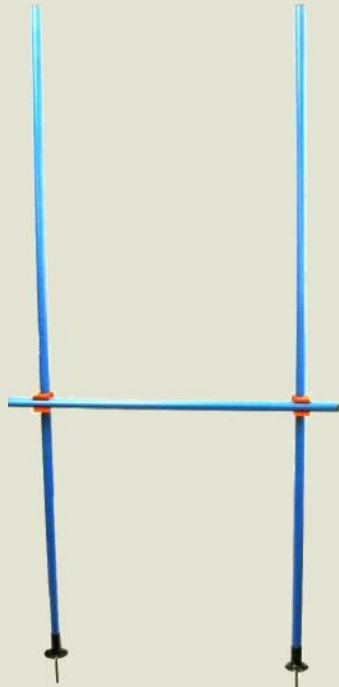

COLOUR SPOTS

CHECK BODY STABILITY &
MOVEMENT

COLOUR SPOTS

IDEAL FOR QUICK DECISION MAKING &
DIRECTIONAL CHANGES

COLOUR SPOTS - 6 COLOURS IN CARRY BAG

MULTI-LINK SYSTEM

MAKE YOUR OWN OBSTACLE COURSE TO SUIT YOUR SPORT.

NEW SPORTS SPECIFIC ADDITIONS WILL FOLLOW.

PLYO POLE SET

2 POLES, CROSS BAR,
2 MULTI-CLIPS

PLYO POLES WITH MULTI-HOOP

PLYO POLE SET WITH CROSS BAR

50 cm HEAVY DUTY MULTI-HOOP

25 mm ROTATING MULTI CLIPS

HEAVY DUTY RUBBER MULTI-BASE FOR COURT SPORTS

SUPER SLALOM POLE

SPECIALY FORMULATED PVC
POLE OF 25 mm DIAMETER
1.6m HIGH, WITH METAL PEG

SUPER SLALOM POLE
FLEXIBILITY

ONE PIECE

AVAILABLE IN A SET OF
12 POLES = 3 EACH OF
4 COLOURS IN A HANDY
DRAWSTRING CARRY BAG
WITH HANDLE

WEIGHTED VEST FITTED

PLYO CONE SET COMPRISING
OF 2 X 15 cm CONES
& 1 CROSSBAR

FOAM ROLLERS -
EXTRA HIGH DENSITY
VERY TOUGH LONG
LASTING FOAM

SUSPENSION TRAINING

HEAVY DUTY
CARABINER

HEAVY DUTY
CARABINER

Y JOINT WITH
STEEL ADJUSTER