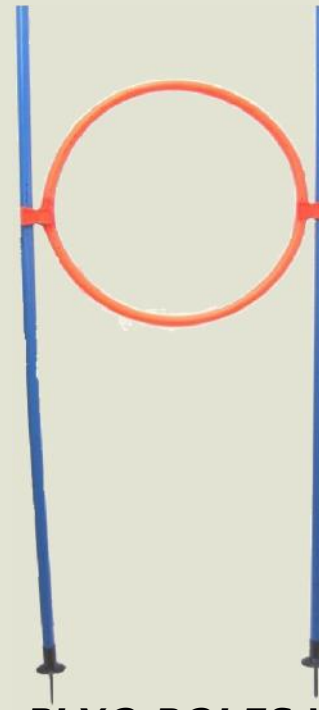

COLOUR SPOTS

CHECK BODY STABILITY &
MOVEMENT

COLOUR SPOTS

IDEAL FOR QUICK DECISION MAKING &
DIRECTIONAL CHANGES

COLOUR SPOTS - 6 COLOURS IN CARRY BAG

MULTI-LINK SYSTEM

MAKE YOUR OWN OBSTACLE COURSE TO SUIT YOUR SPORT.

NEW SPORTS SPECIFIC ADDITIONS WILL FOLLOW.

PLYO POLE SET

2 POLES, CROSS BAR,
2 MULTI-CLIPS

PLYO POLES WITH MULTI-HOOP

PLYO POLE SET WITH CROSS BAR

50 cm HEAVY DUTY MULTI-HOOP

25 mm ROTATING MULTI CLIPS

HEAVY DUTY RUBBER MULTI-BASE FOR COURT SPORTS

SUPER SLALOM POLE

SPECIALY FORMULATED PVC
POLE OF 25 mm DIAMETER
1.6m HIGH, WITH METAL PEG

SUPER SLALOM POLE
FLEXIBILITY

ONE PIECE

AVAILABLE IN A SET OF
12 POLES = 3 EACH OF
4 COLOURS IN A HANDY
DRAWSTRING CARRY BAG
WITH HANDLE

THE SUPER SLALOM POLES
ARE INTERCHANGEABLE
WITH THE "MULTI-LINK
SYSTEM"

HEAVY RUBBER BASE

STEEL PEG FOR FIELD OR HEAVY
RUBBER BASE FOR COURT / INDOOR

PLYOMETRIC ITEMS

12 KG WEIGHTED VEST
WITH WEIGHTS IN 1 kg
INCREMENTS